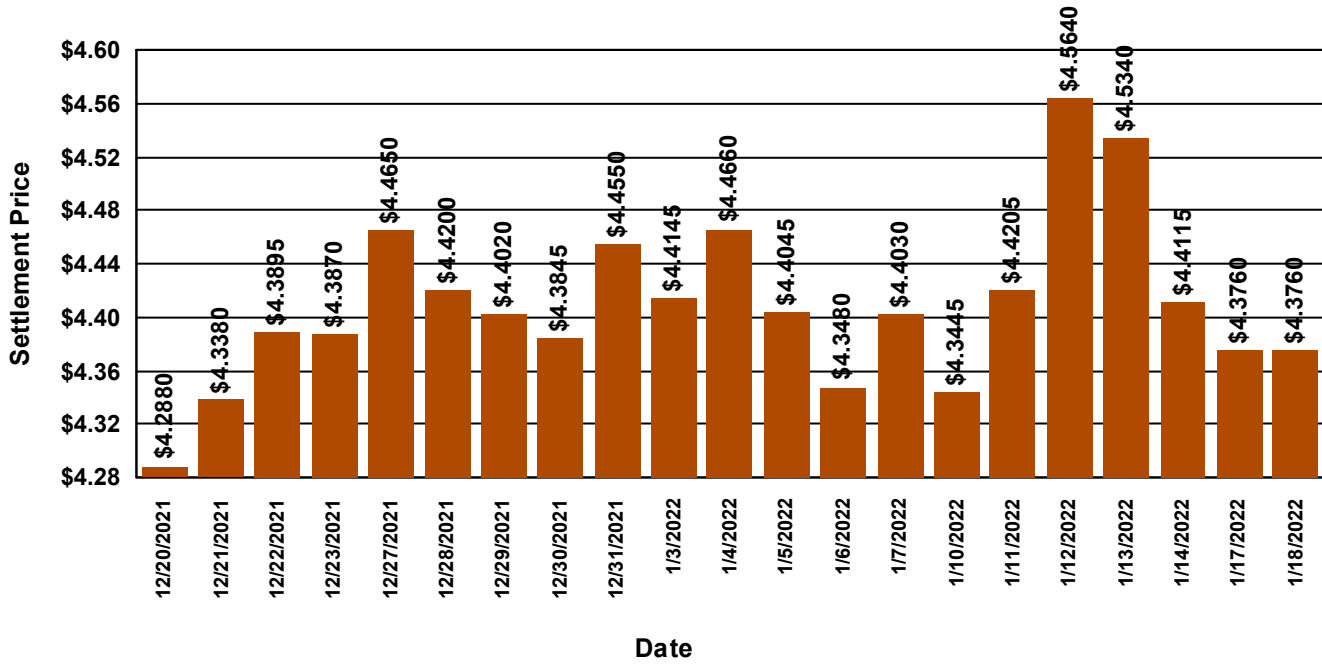

Metal Exchange Prices

Report updated on 1/18/2022 17:31:30

Comex Copper

Disclaimer: Metal prices may not be representative of actual metal costs. Please contact your Revere Customer Support Representative for a price quotation. Comex and LME holidays will show the following day's settlement price.