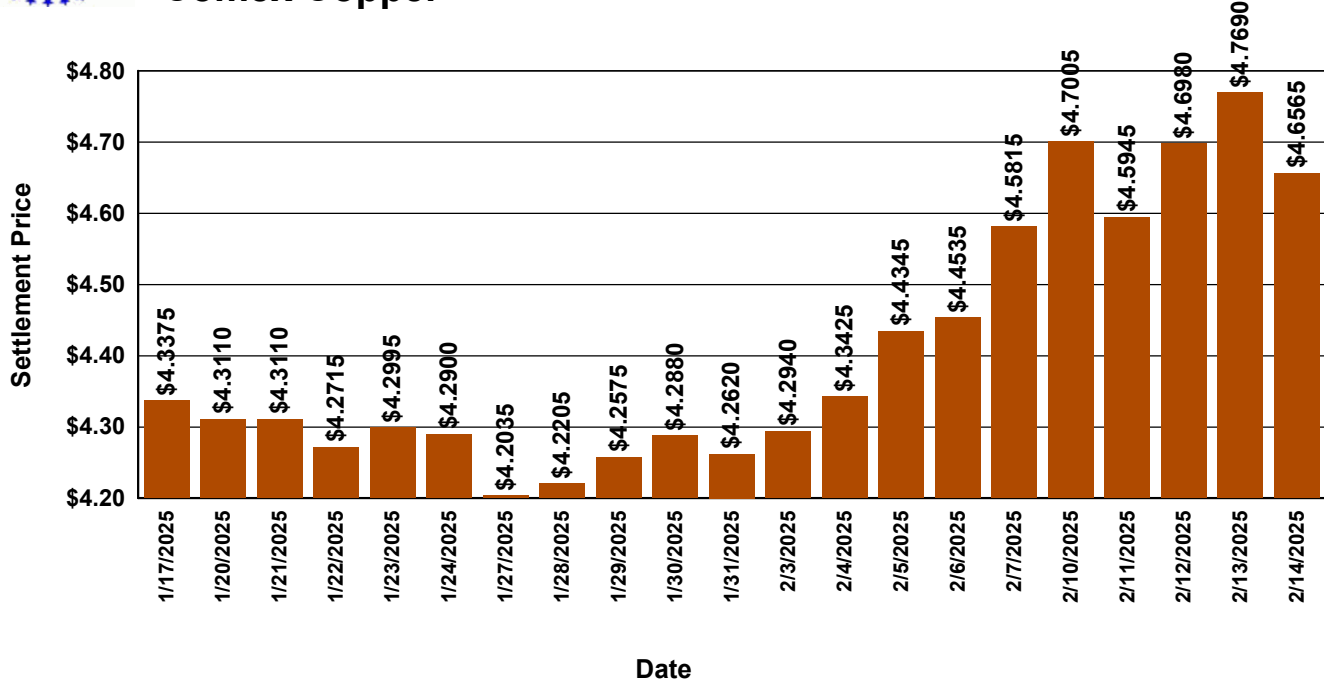

Metal Exchange Prices

Report updated on 2/16/2025 17:30:45

Comex Copper

Disclaimer: Metal prices may not be representative of actual metal costs. Please contact your Revere Customer Support Representative for a price quotation. Comex and LME holidays will show the following day's settlement price.