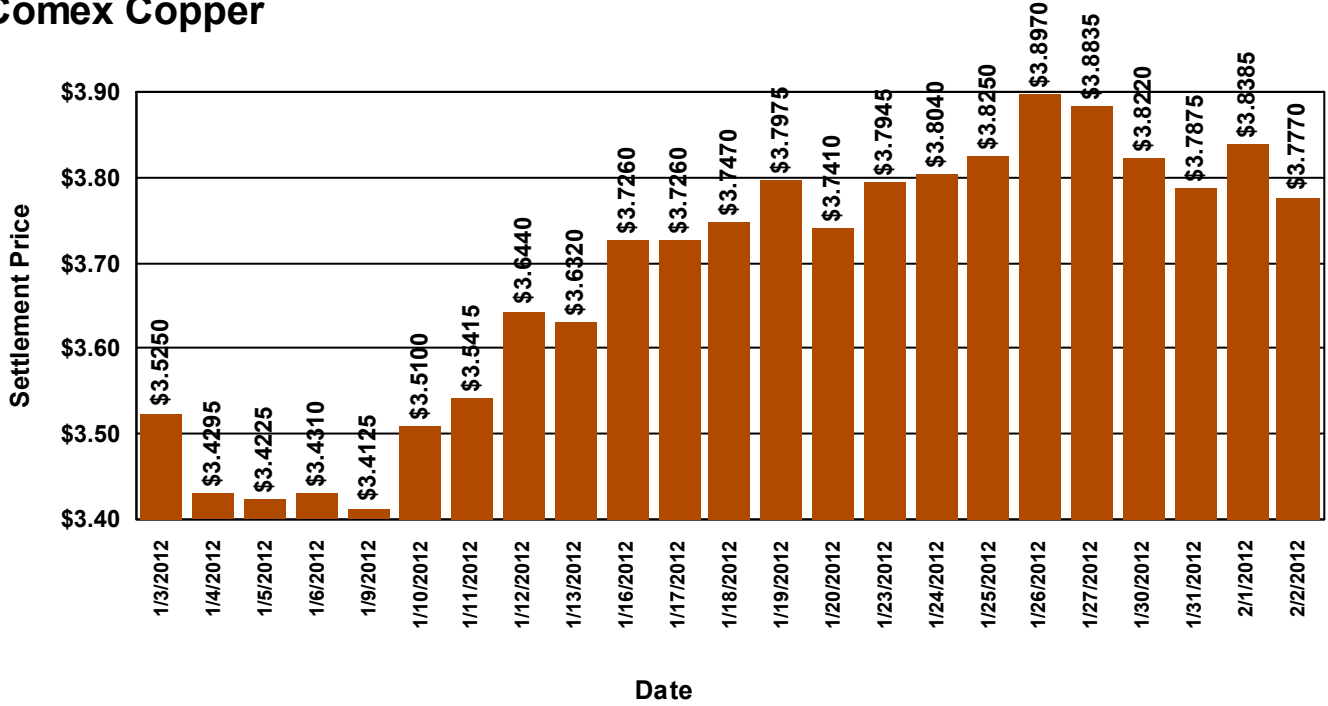

# Metal Exchange Prices

Report updated on 2/2/2012 16:01:08

## Comex Copper