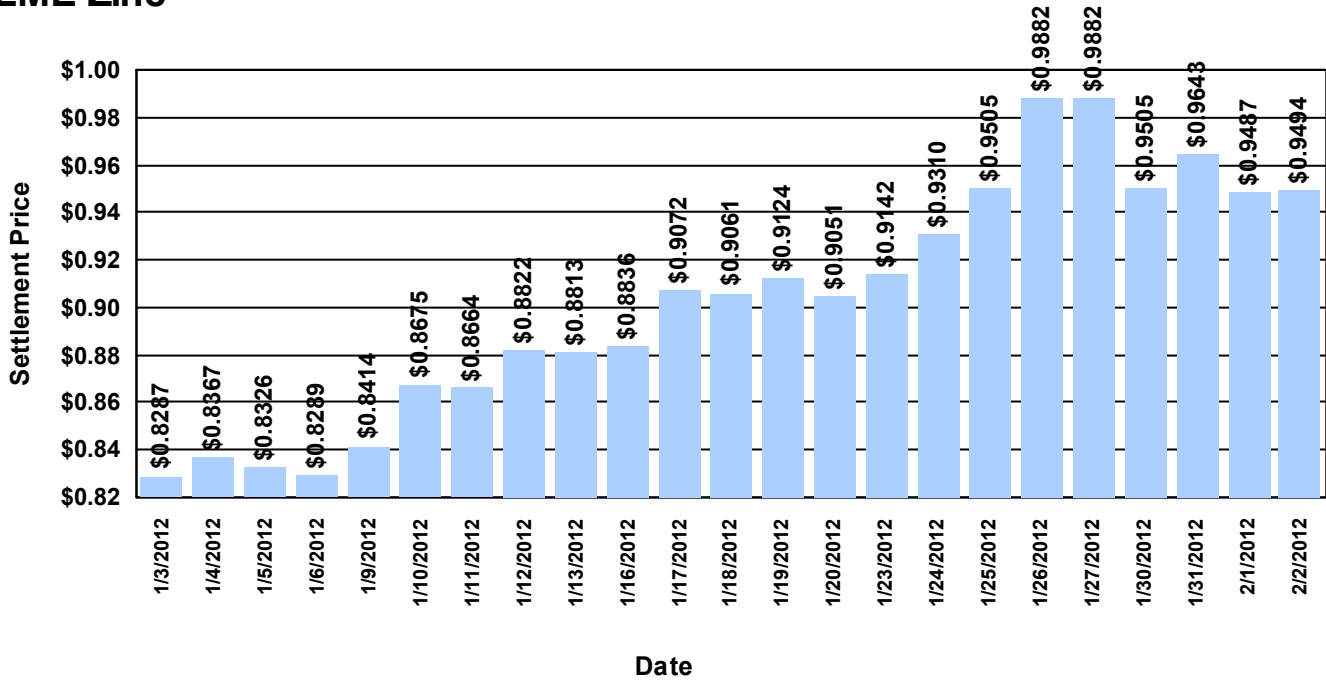

LME Zinc

Disclaimer: Metal prices may not be representative of actual metal costs. Please contact your Revere Customer Support Representative for a price quotation. Comex and LME holidays will show the following day's settlement price.